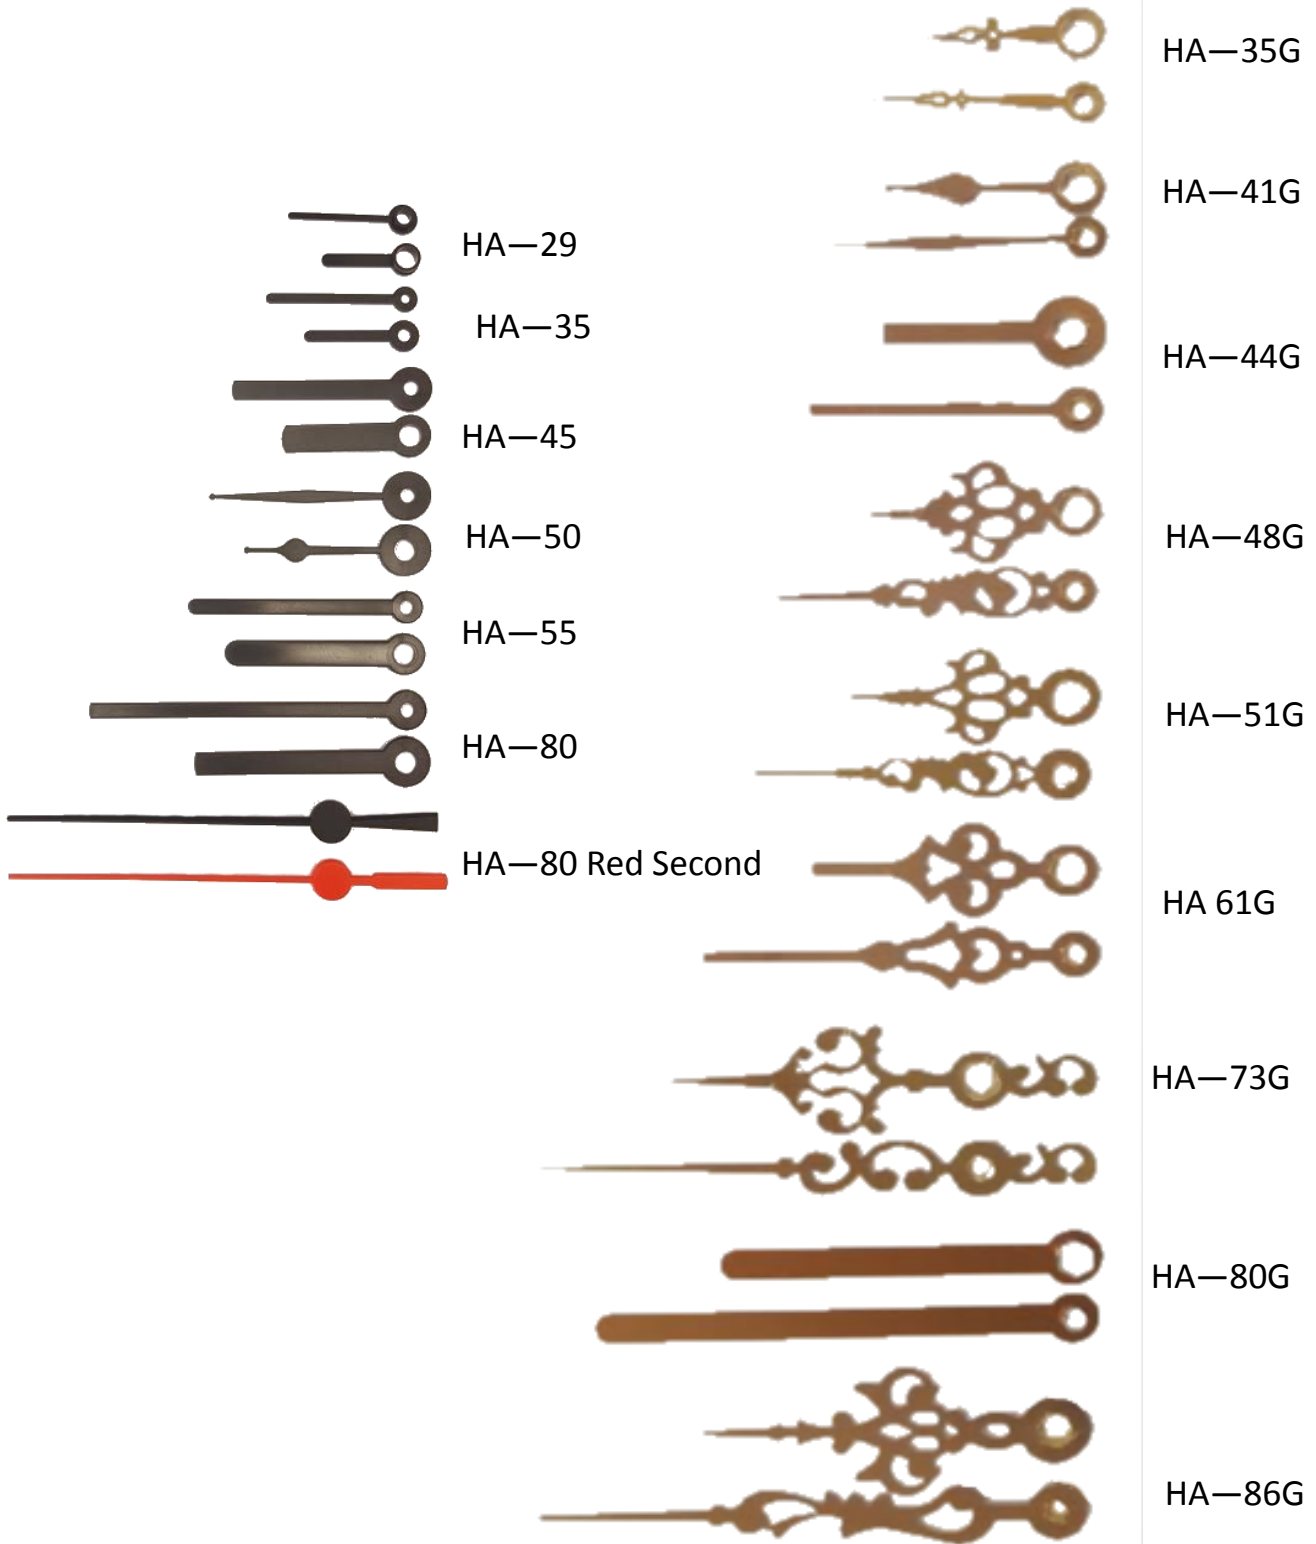

Wellgains Clock Hands Range

Hour and Minute Push on Gold

Aluminium \$1.50 set Plastic \$1.00 set (push on hands)

Wellgains Clock Hands Range

Hour and Minute Push on Black

Aluminium \$1.50 set Plastic \$1.00 set (push on hands)